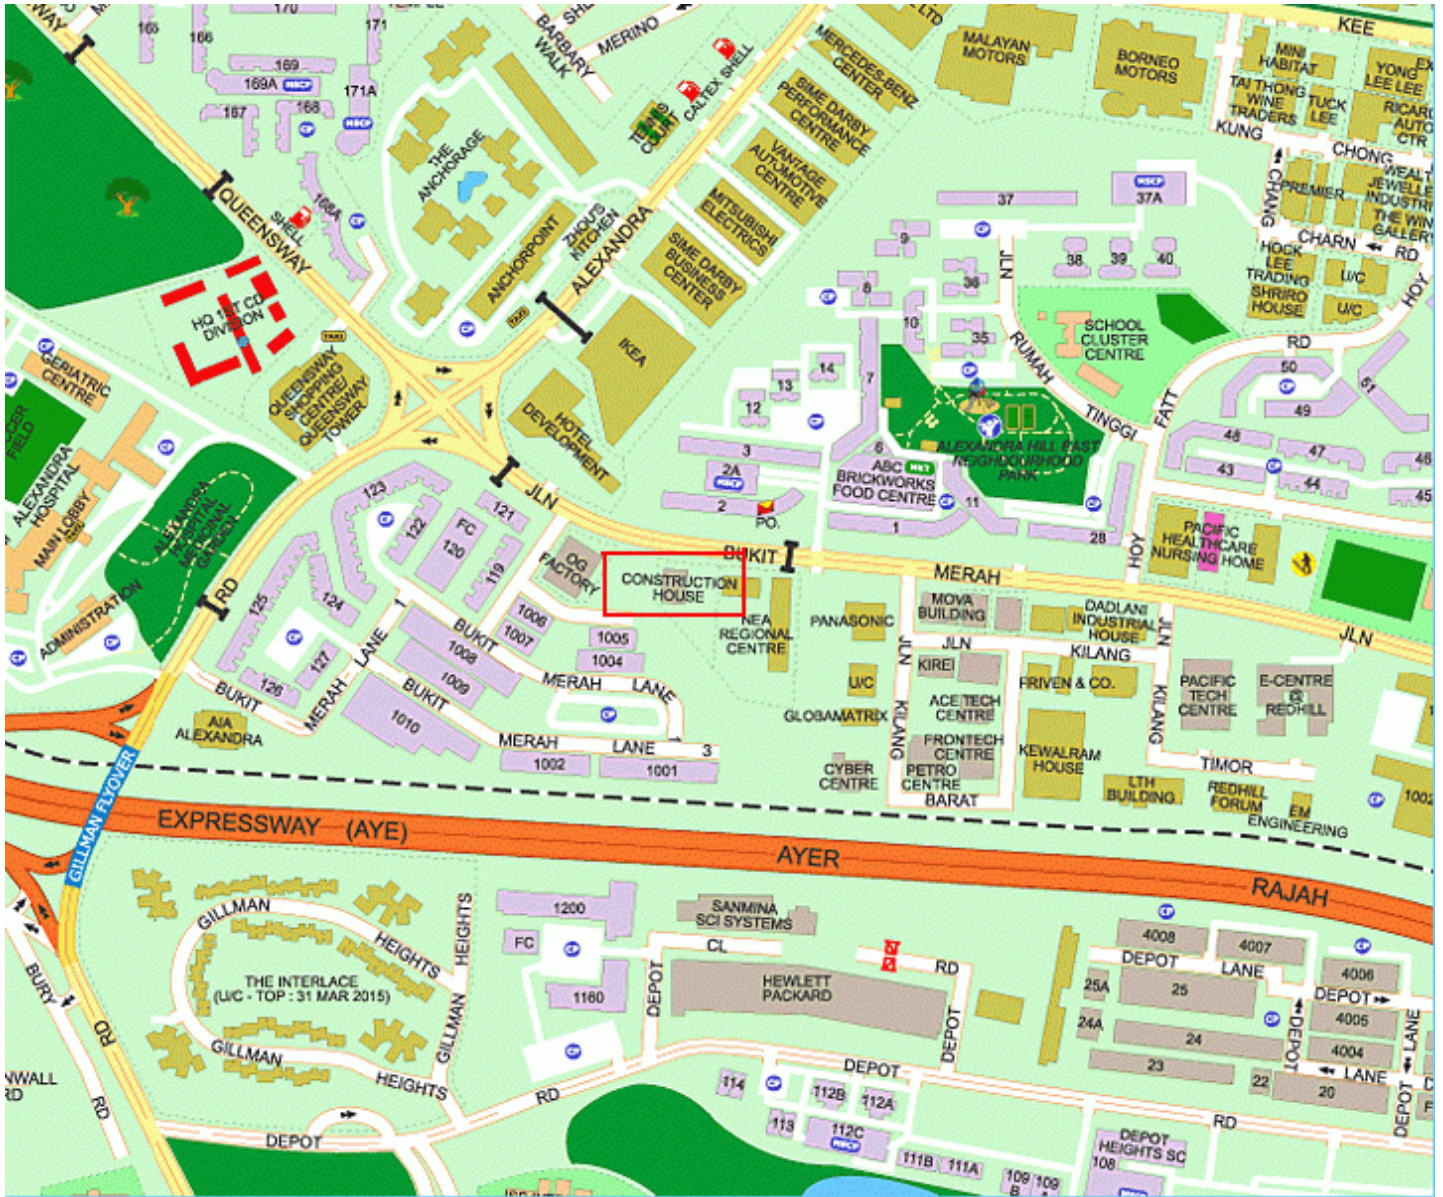

## Location Map (Bukit Merah)

**Buses:** 14, 123, 147, 153, 196, 197, 198, 855, 961

**MRT:** Commonwealth

### Opening Hours:

Mon – Fri - 9:00am – 6:00pm

Saturday - 9:00am – 12:30pm